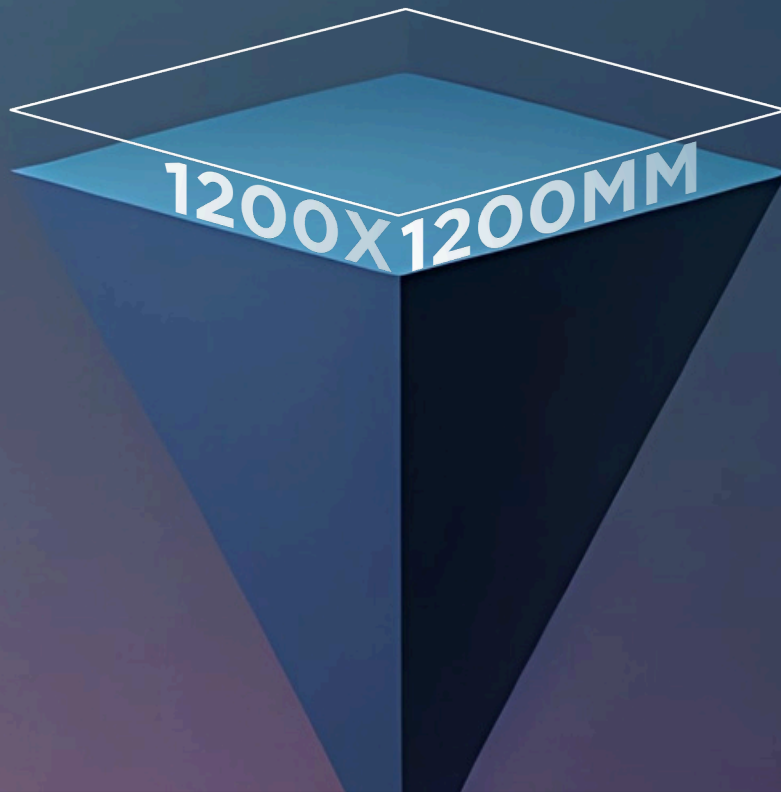

ROMOSO CERAMICA
DESIGN WITHOUT LIMITS

**THE MODERN CHOICE FOR
A LUXURIOUS LOOK**

Glossy | **Matt** | **09**
Finish | Finish | Thickness

Think Beyond Walls Unleash Your Inner

Designer with Tiles.

1200x

1200mm

Finish
Glossy

9mm
Thickness

ROMOSO CERAMICA
DESIGN WITHOUT LIMITS

ROMOSO CERAMICA
DESIGN WITHOUT LIMITS

BIRCH ONYX

1200x | Finish | Random
1200mm | **Glossy** | **03**

ROMOSO CERAMICA
DESIGN WITHOUT LIMITS

BIRCH ONYX