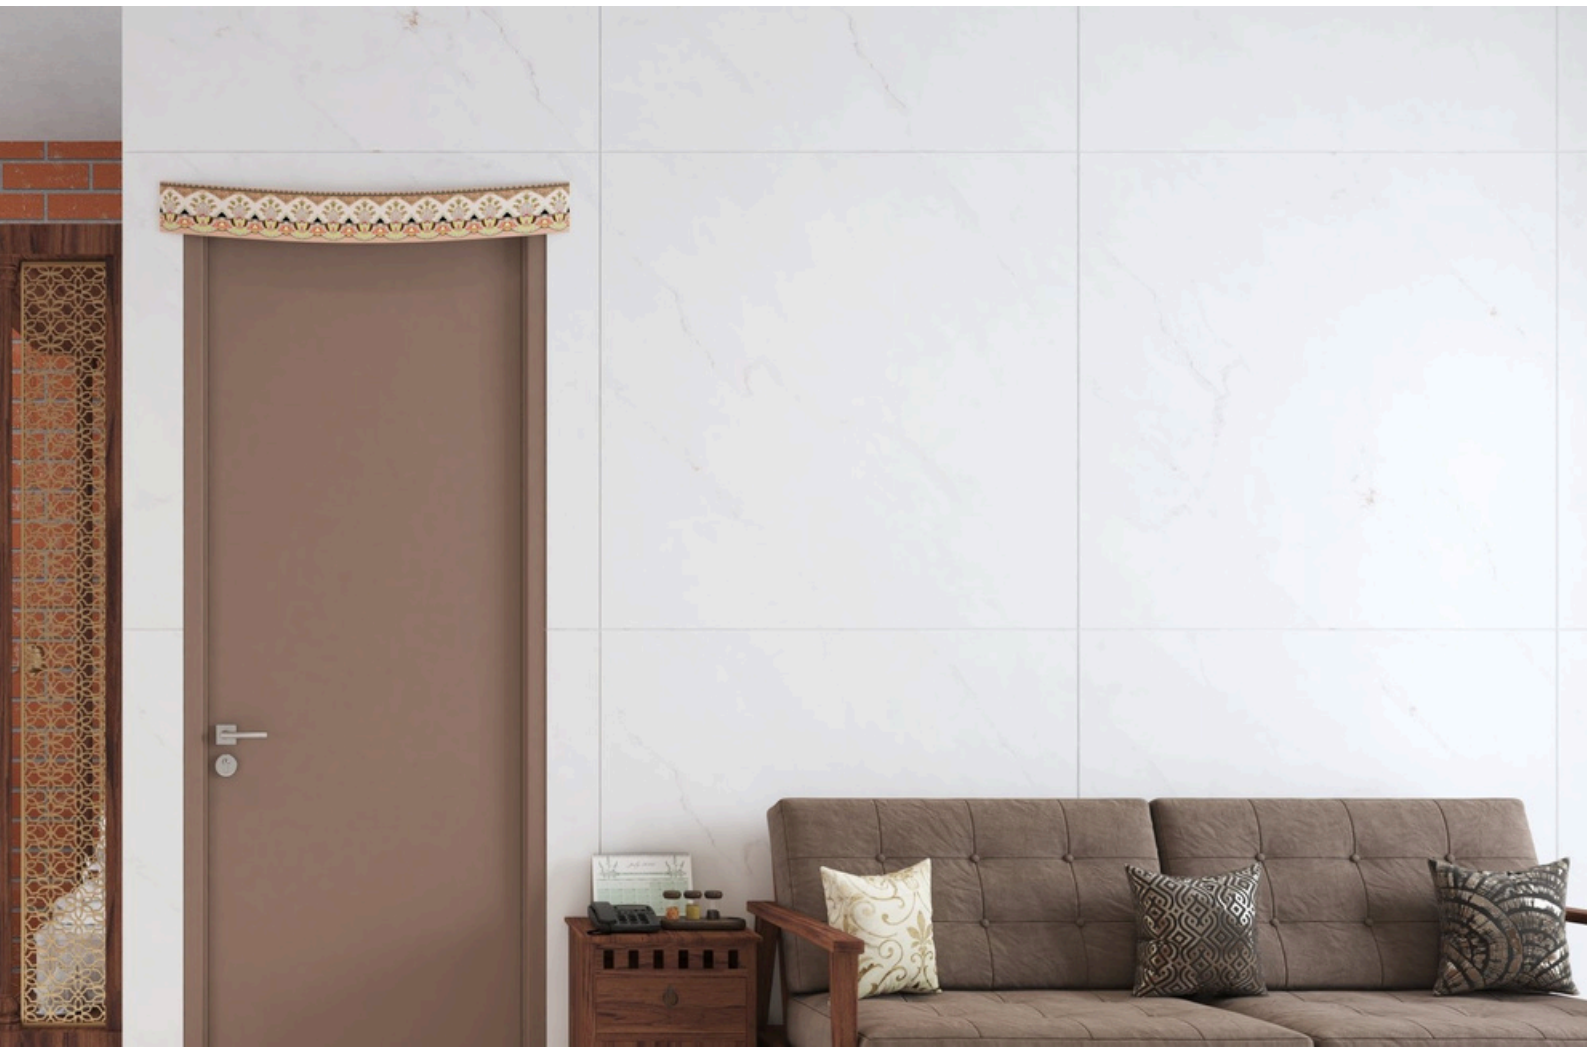

WINE WHITE

ROMOSO CERAMICA
DESIGN WITHOUT LIMITS

VERA WHITE

1200x | Finish | Random
1200mm | **Glossy** | **03**

VERA WHITE

ROMOSO CERAMICA
DESIGN WITHOUT LIMITS

CEMENTO BEIGE

1200x | Finish | Random
1200mm | **Matt** | **03**